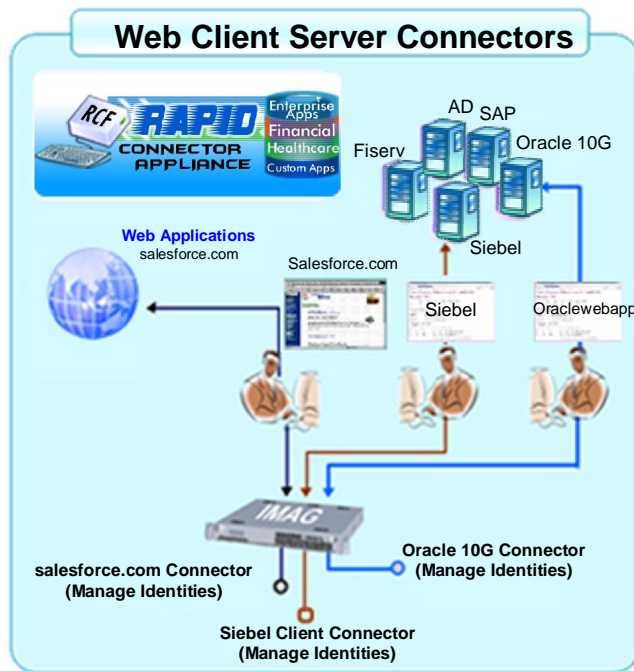

RapidConnector Appliance

Aperere's IMAG-RCA provides a simple framework to connect and execute Identity Management Functions for Windows Client based applications. IMAG-RCA provides Rapid Connect Architecture to quickly connect with applications that have Windows based user administration to perform the tasks of Identity Consolidation, Reconciliation and Provisioning.

IMAG-RCA will function in conjunction with IMAG and all the management and reporting of IMAG-RCA functions is performed by IMAG.

Features	Benefits
Installation & Configuration	Deployment in a non-intrusive way to communicate with IMAG and enterprise applications
Rapid Connect Appliance for Windows Clients and Web Enabled Applications	When used in conjunction with IMAG provides a comprehensive way to perform Identity management for all Windows client and web based applications in a very short amount of time.
Management	This enables one single interface to manage multiple appliances thereby reducing cost of management.
Workflow Approved process	The Administrator can now delegate tasks to other IMAG Administrators, ensuring that work gets done faster and better.
Granular Provisioning based on user credentials	Offers the Administrator the ability to implement access permissions even up to the table levels.
RCA - Mechanism to talk to applications	Application connectors can be build in hours rather than months.