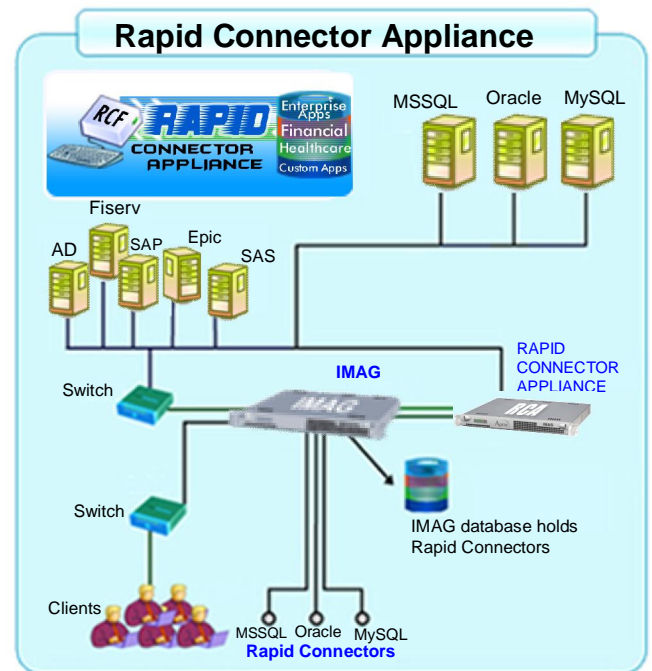

RapidConnector Appliance

Aperere's IMAG-RCA provides a simple framework to connect and execute Identity Management Functions for Windows Client based applications. IMAG-RCA provides Rapid Connect Architecture to quickly connect with applications that have Windows based user administration to perform the tasks of Identity Consolidation, Reconciliation and Provisioning.

IMAG-RCA will function in conjunction with IMAG and all the management and reporting of IMAG-RCA functions is performed by IMAG.

Features	Benefits
Installation & Configuration	Deployment in a non-intrusive way to communicate with IMAG and enterprise applications
Rapid Connect Appliance for Windows Clients and Web Enabled Applications	When used in conjunction with IMAG provides a comprehensive way to perform Identity management for all Windows client and web based applications in a very short amount of time.
Management	This enables one single interface to manage multiple appliances thereby reducing cost of management.
Workflow Approved process	The Administrator can now delegate tasks to other IMAG Administrators, ensuring that work gets done faster and better.
Granular Provisioning based on user credentials	Offers the Administrator the ability to implement access permissions even up to the table levels.
RCA - Mechanism to talk to applications	Application connectors can be build in hours rather than months.